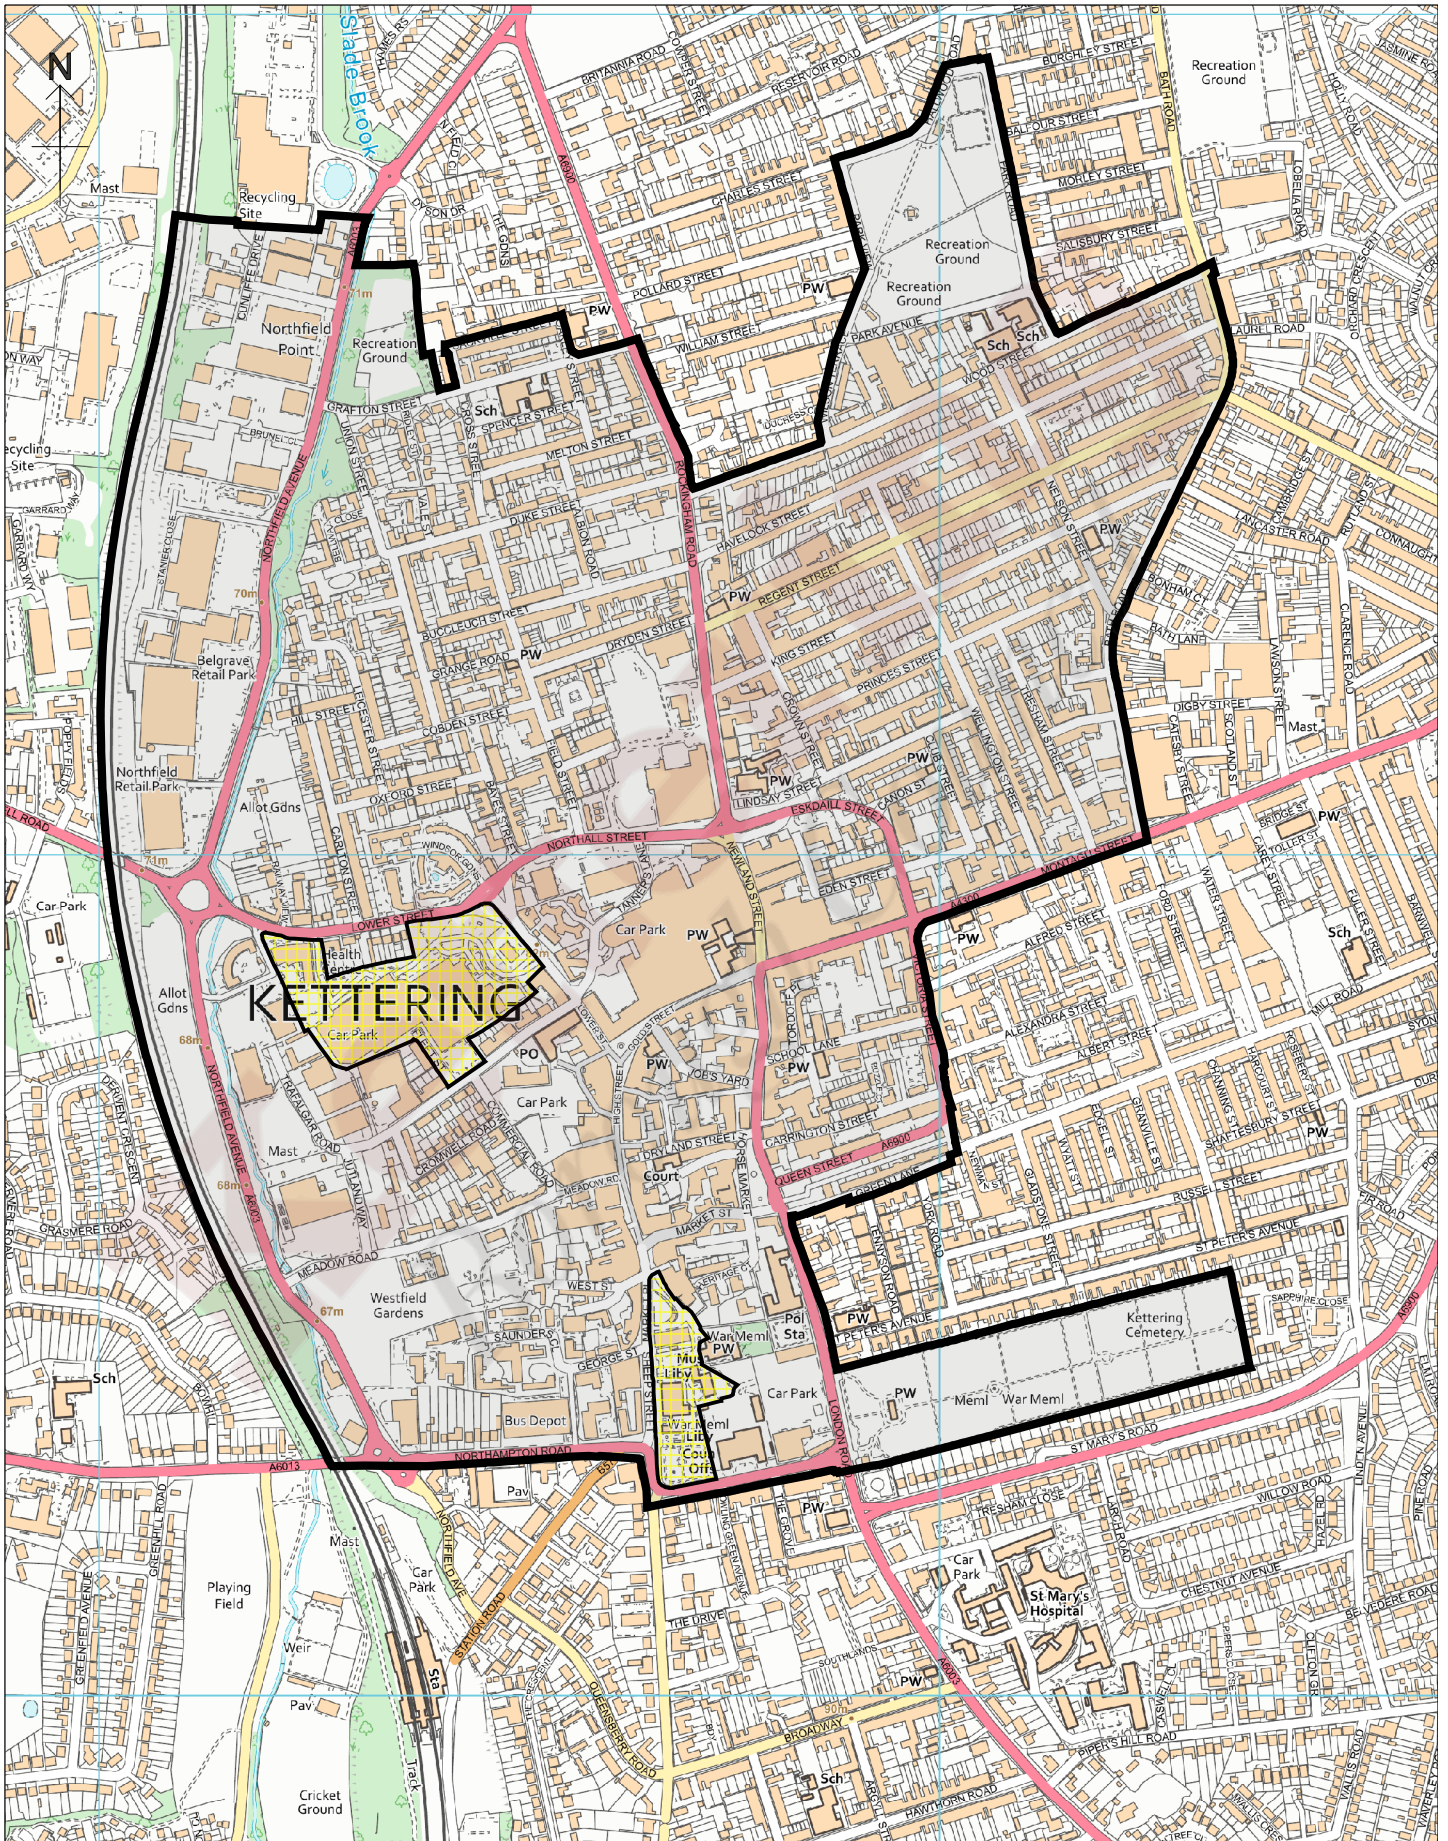

APPENDIX 1

Title: Kettering Public Spaces Protection Order

Any person is prohibited from, at any time, using a skateboard, bicycle and scooters within that part of the Prohibited Area shown hatched in yellow on the plan.

© Crown copyright and database rights 2019 OS 100017647. You are granted a non-exclusive, royalty free, revocable licence solely to view the Licensed Data for non-commercial purposes for the period during which Kettering Borough Council makes it available. You are not permitted to copy, sub-license, distribute, sell or otherwise make available the Licensed Data to third parties in any form. Third party rights to enforce the terms of this licence shall be reserved to OS.

Date: 20:03:19

Scale: 1:9000

Drawn by: KBC